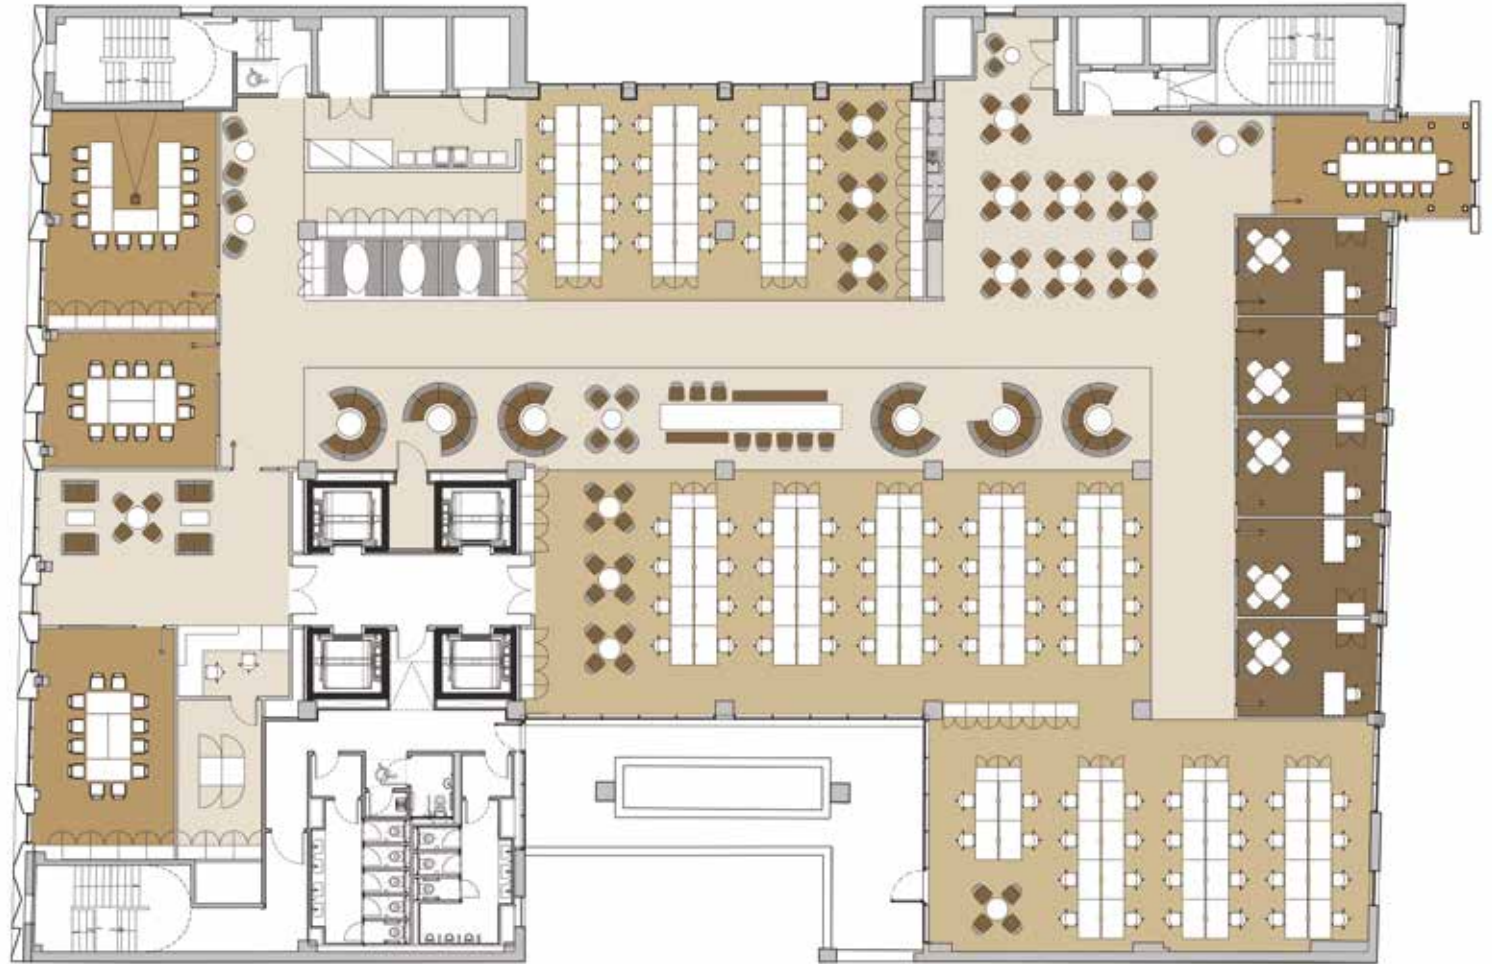

P 21
**L A T
 F O
 R M**

LOW
 DENSITY
 LAYOUT

Developed by

Asset Managed by

KELVIN CRADDOCK
 0121 634 6523
 kelvin.craddock@eu.jll.com

THEO HOLMES
 0121 616 5510
 theo.holmes@cbre.com

Workstations

Meeting
 Rooms

Private
 Offices

Per 12m²