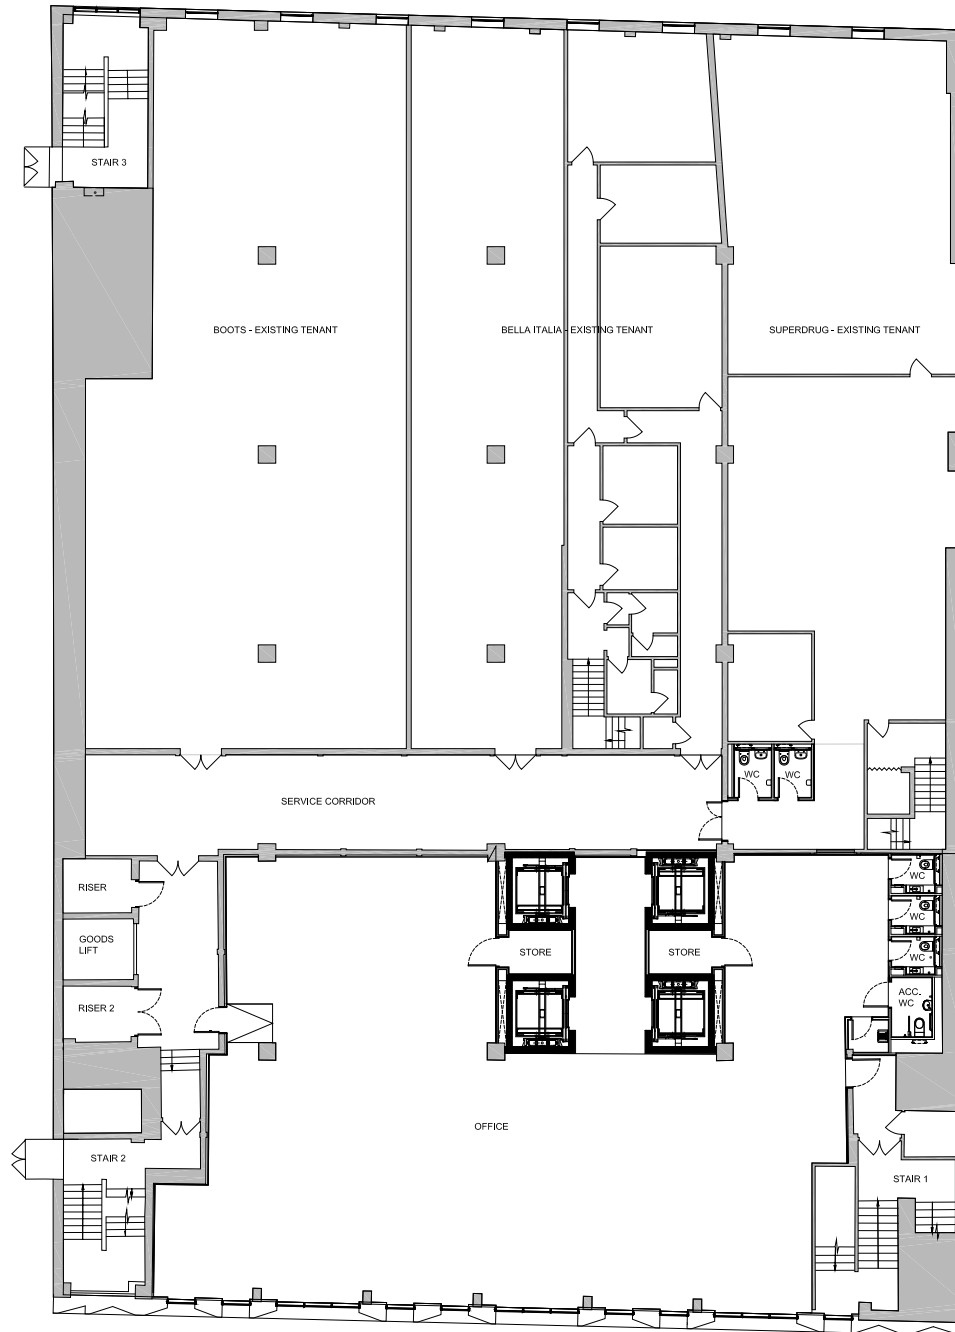

P 21
L A T
F O
R M

FIRST
FLOOR

Developed by

Asset Managed by

KELVIN CRADDOCK
0121 634 6523
kelvin.craddock@eu.jll.com

THEO HOLMES
0121 616 5510
theo.holmes@cbre.com